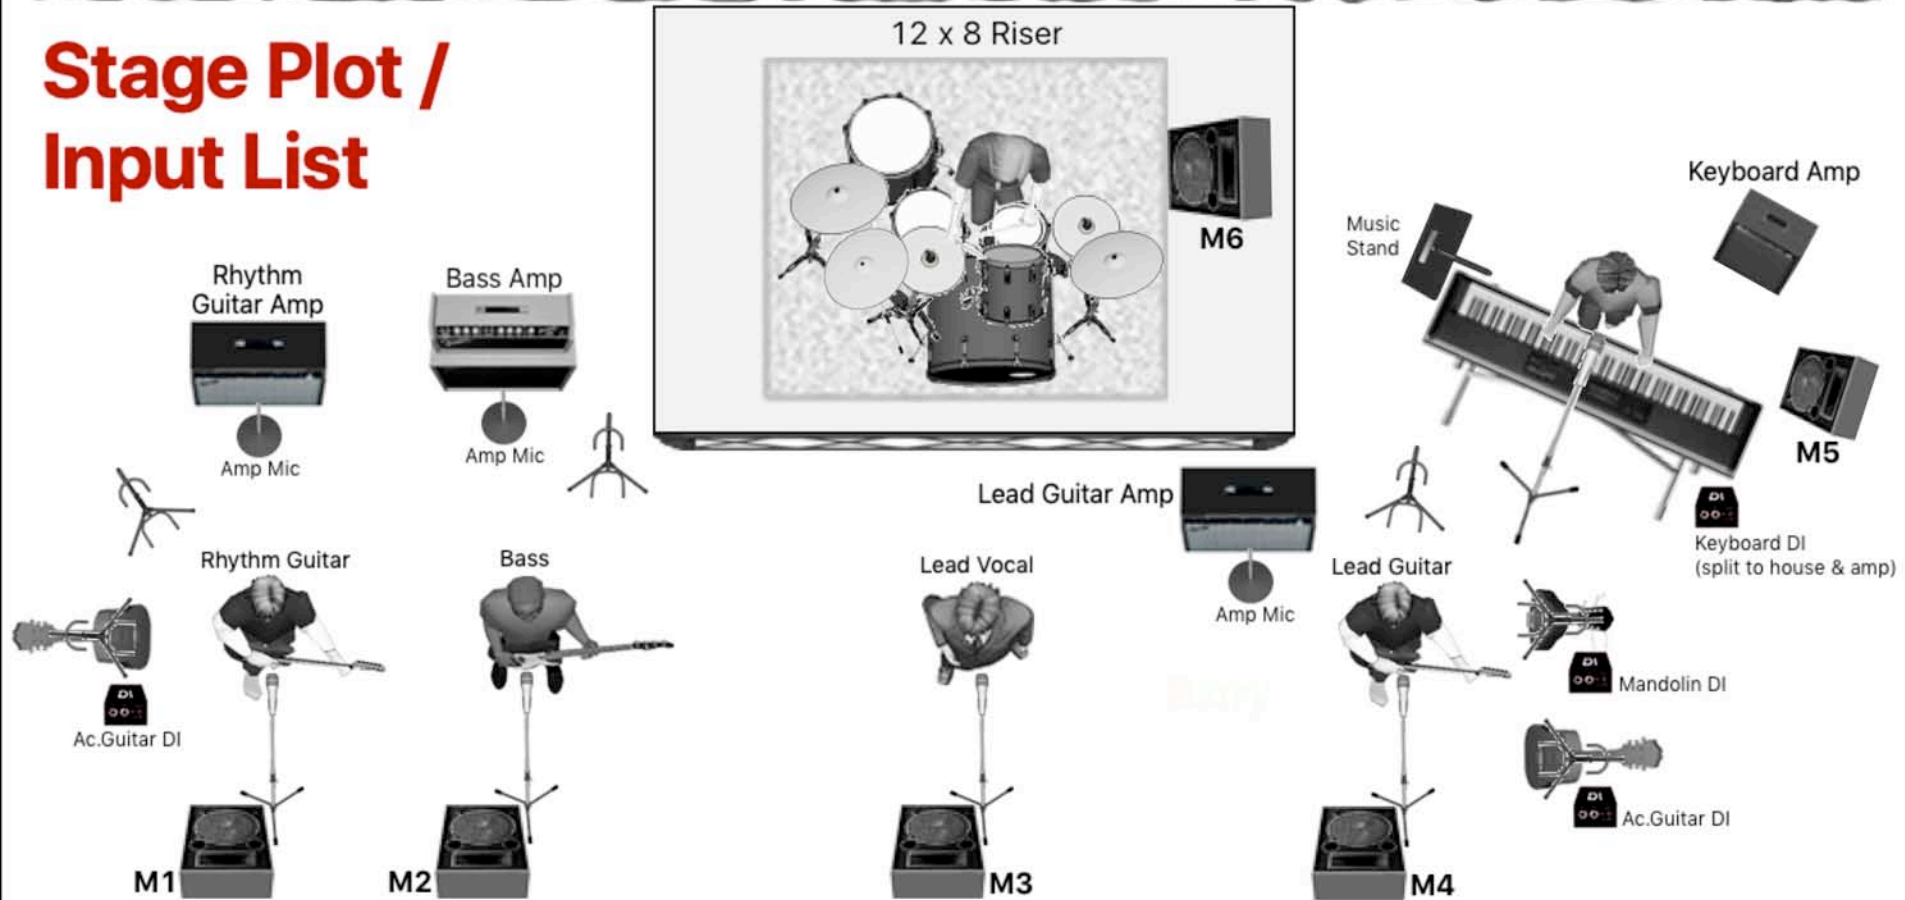

FOREVER ROD

Stage Plot / Input List

INPUT LIST

1. Acoustic Guitar DI
2. Rhythm Guitar Amp Mic
3. Bass Amp Mic
4. Lead Guitar Amp Mic
5. Acoustic Guitar DI
6. Mandolin DI
7. Keyboard DI (Mono)

8. Kick Mic
9. Snare Mic
10. Rack Tom Mic
11. Floor Tom 1 Mic
12. Floor Tom 2 Mic
13. Hi-Hat 1 Mic
14. Hi-Hat 2 Mic
15. Overhead Mic (L)
16. Overhead Mic (R)

17. Lead Vocal Mic
18. Rhythm Guitar Vocal Mic
19. Bass Vocal Mic
20. Lead Guitar Vocal Mic
21. Keyboard Vocal Mic

MONITOR MIXES

- M1 - M6 (noted on stage)
 Mix 1 - Rhythm Guitar
 Mix 2 - Bass
 Mix 3 - Lead Vocal
 Mix 4 - Lead Guitar
 Mix 5 - Keyboard
 Mix 6 - Drums

REMINDERS

- 5 vocalists in the band - all but the drummer.
- 6 monitors needed - even if fewer mixes available.